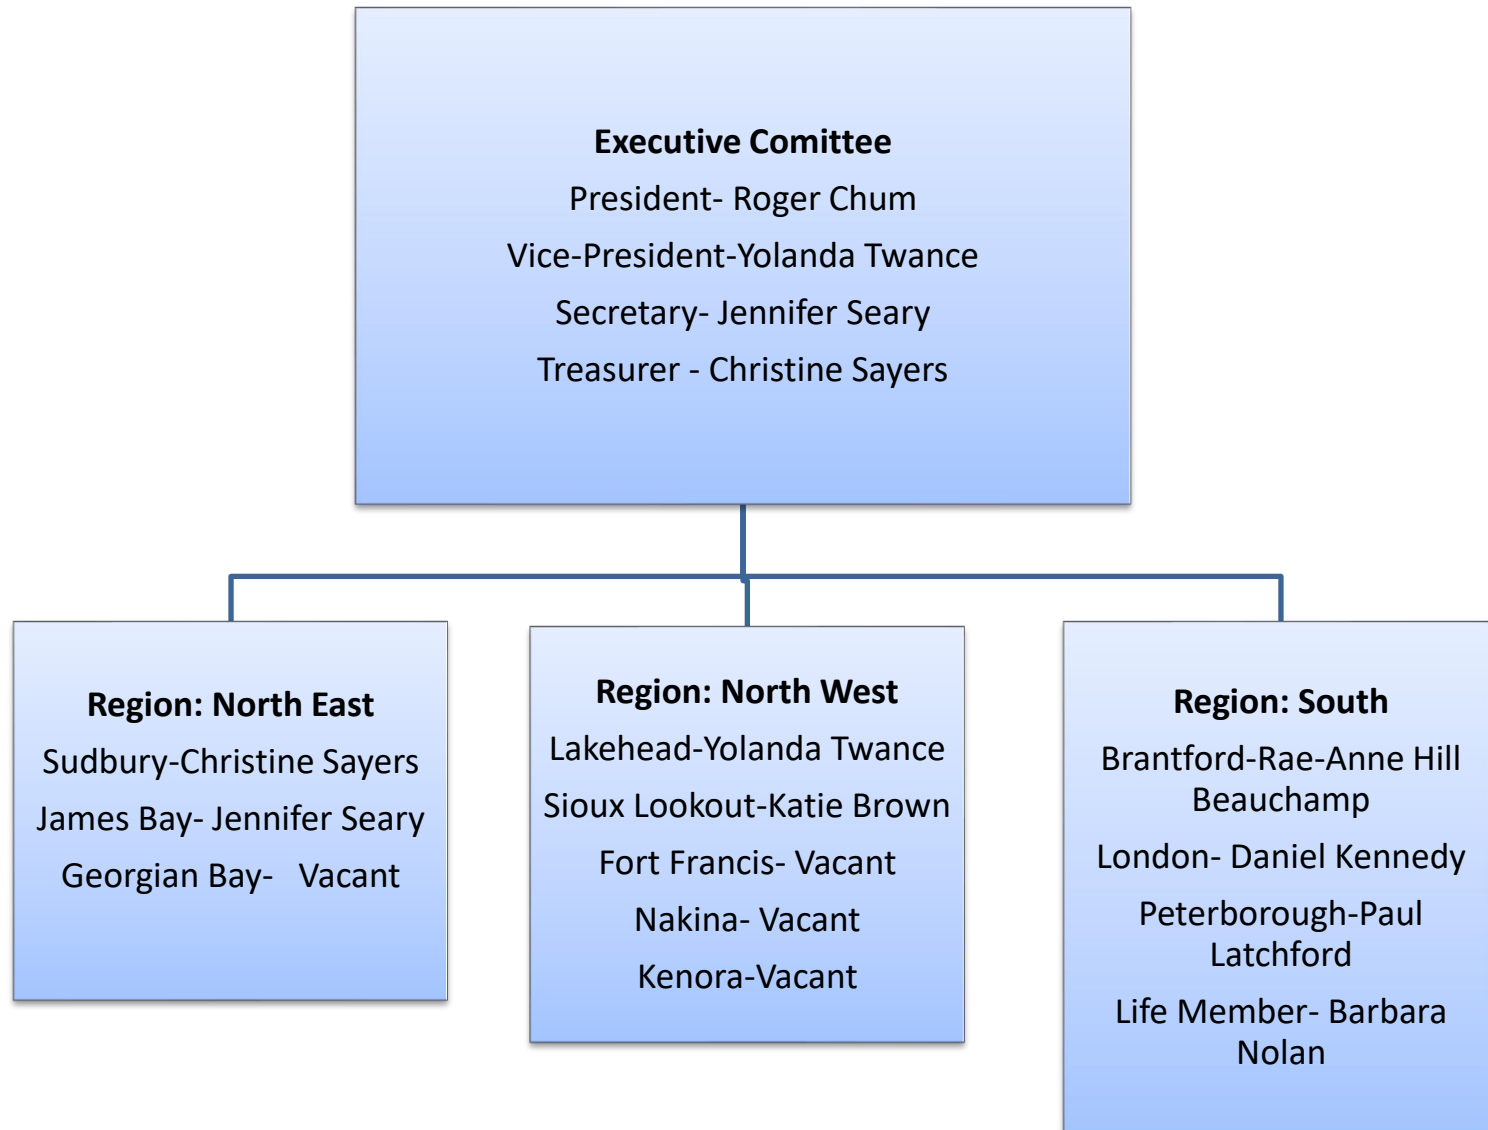

2018-2019 Board of Directors